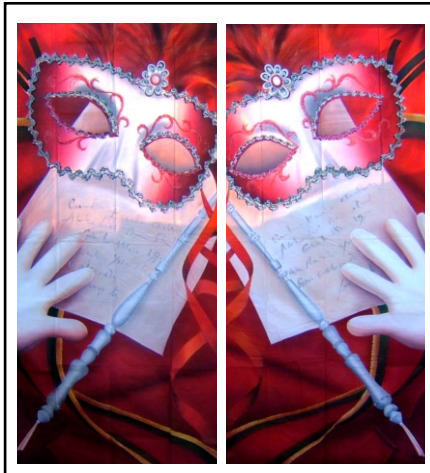

Assorted Mask Banners - Samples