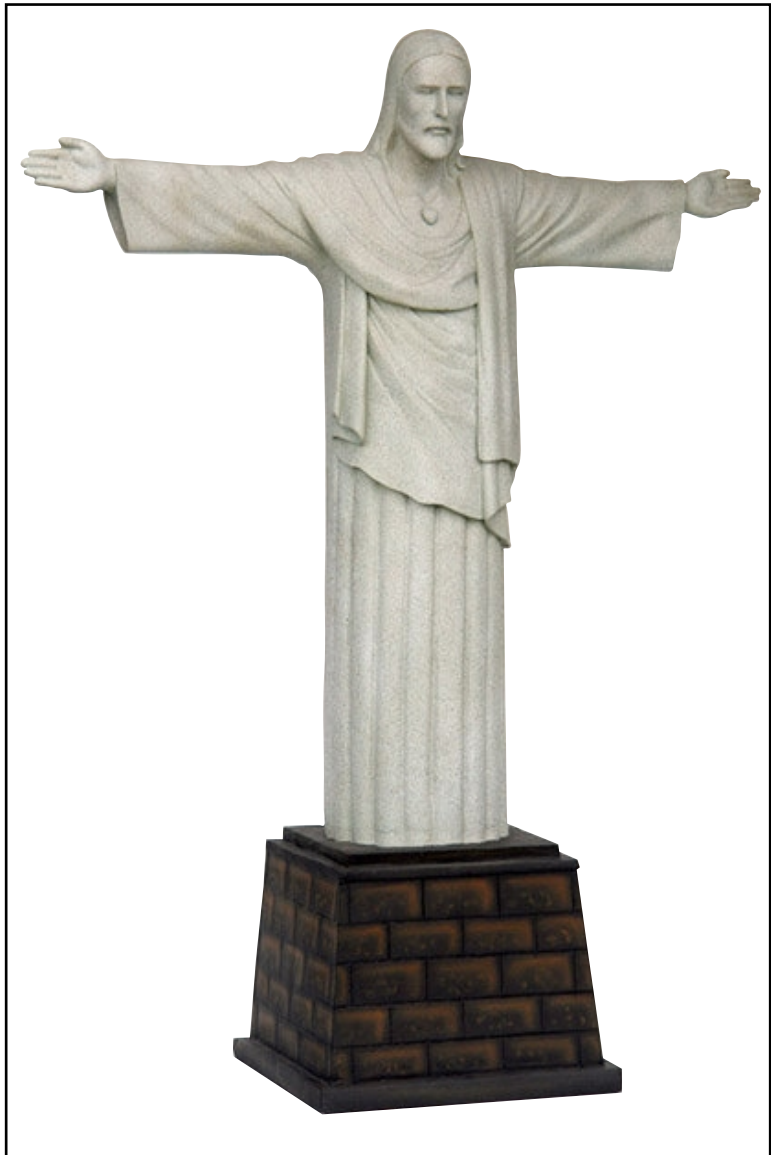

20x10ft Sunset Backdrop

8ft - 10ft - 12ft Assorted Palm Trees

Assorted Mask Banners - Samples

3ft Resin Cast Mask

7ft Resin Cast Christ the Redeemer Statue

Assorted Columns

5ft Resin Cast Mask Statue