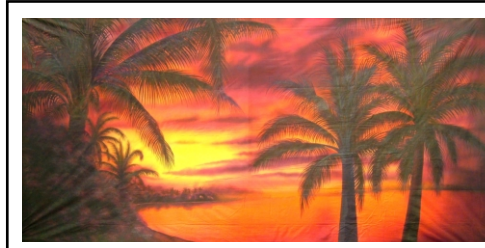

20x10ft Sunset Backdrop

8ft - 10ft - 12ft Assorted Palm Trees

Assorted Mask Banners - Samples

3ft Resin Cast Mask

7ft Resin Cast Christ the Redeemer Statue

Assorted Columns

5ft Resin Cast Mask Statue