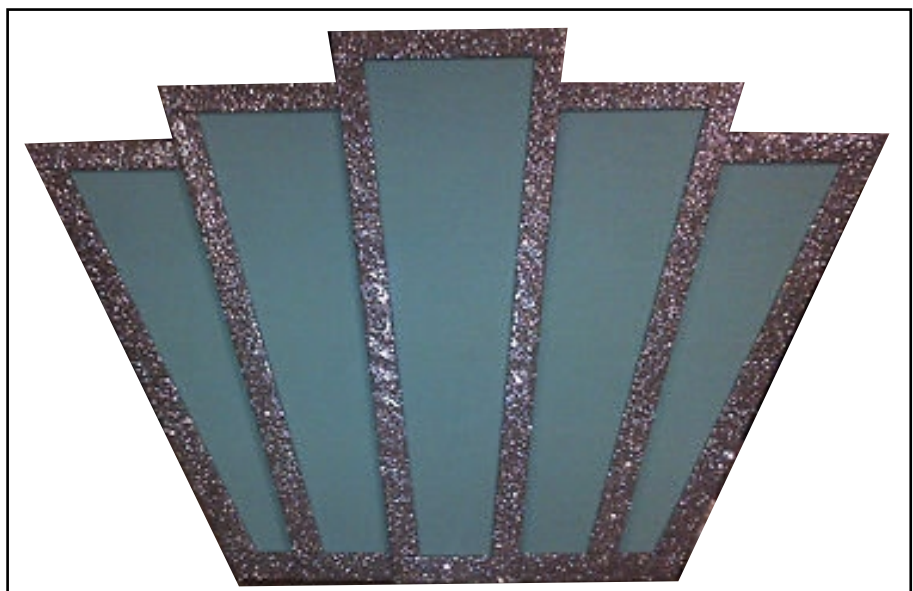

20x10ft Tea Dance Backdrop

20x10ft Cotton Club Backdrop

20x10ft Street Scene Backdrop

20x10ft Ornate Staircase Backdrop

20x10ft Cars Leaving City Backdrop

20x10ft Starcloth

Detective Statue

Chaplin Statue

10ft Fan Palm Tree

8x8ft Wooden and Perspex Speakeasy Walkway

8ft Wooden 2D Cameo Head

8ft Street Lamp

8x8ft Art Deco Prop