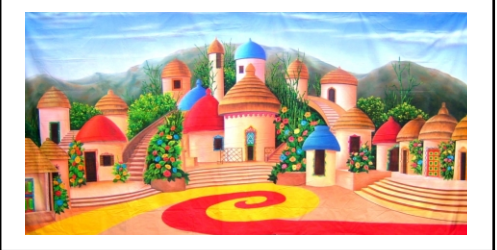

# ALICE IN WONDERLAND THEME DECOR

Please see a more comprehensive list of our Alice in Wonderland theme decor. For further info please contact us.

20x10ft Wonderland Backdrop

20x10ft Mushroom Backdrop

20x10ft Munchkinland Backdrop

20x10ft Forest Backdrop

20x10ft Woodland Backdrop

20x10ft Deep Forest Backdrop

9x6ft Assorted Banners (choice available)

5ft Daffodil

5ft Daisy

6ft Tulip

8x5ft Assorted Playing Cards  
 Ten of Hearts, Jack of Hearts,  
 Queen of Hearts, King of Hearts  
 Ace of Hearts