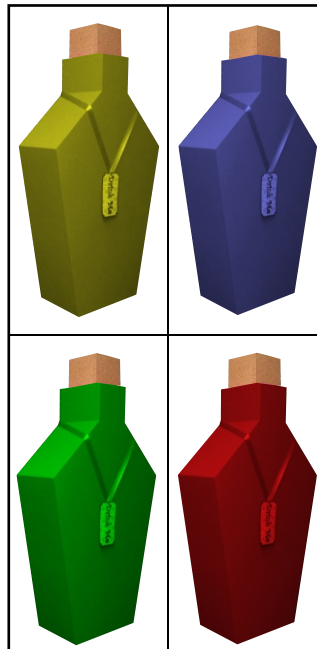

# ALICE IN WONDERLAND THEME DECOR

Please see a more comprehensive list of our Alice in Wonderland theme decor. For further info please contact us.

20x10ft Wonderland Backdrop

20x10ft Mushroom Backdrop

20x10ft Munchkinland Backdrop

20x10ft Forest Backdrop

20x10ft Woodland Backdrop

20x10ft Deep Forest Backdrop

9x6ft Assorted Banners (choice available)

5ft Daffodil

5ft Daisy

6ft Tulip

8x5ft Assorted Playing Cards  
 Ten of Hearts, Jack of Hearts,  
 Queen of Hearts, King of Hearts  
 Ace of Hearts

8ft Wooden Sign Post

5ft Lit Perspex Diamond

8ft Wooden 3D Drink Me Bottle (available in various colours)